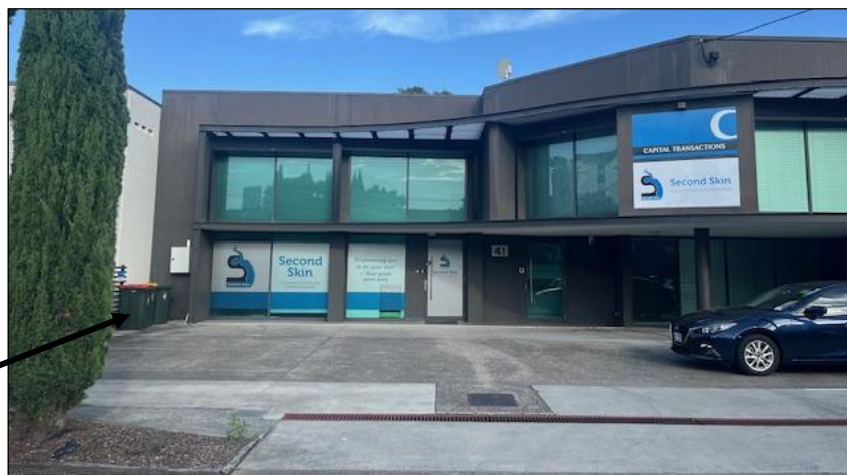

**Brisbane Office**  
1/41 Manilla Street  
EAST BRISBANE QLD 4169  
P: +61 7 3084 4319  
E: brisbane@secondskin.com.au

## Second Skin Brisbane Clinic

Ground Floor  
Suite 1, 41 Manilla Street  
EAST BRISBANE QLD 4169

If you are running late or are unable to attend your appointment  
please call 07 3084 4319.

Please note if driving:  
Wellington Road and  
Latrobe Streets are both  
one-way streets

### PARKING

We have parking on site with an allocated disabled parking space. Parking is on the left as you approach the building.

Limited street parking in surrounding streets

Parking available at Mowbray Ferry Terminal – 650 metre walk & Raymond Park Car Park, 138 Baines Street (paid parking) – 350 metre walk