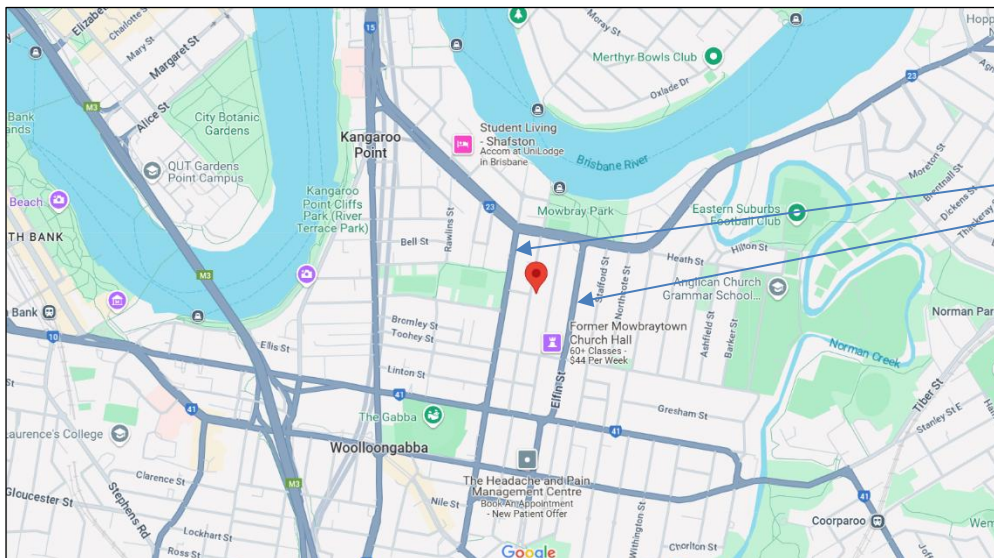

## Second Skin Brisbane Clinic

Ground Floor  
Suite 1, 41 Manilla Street  
EAST BRISBANE QLD 4169

If you are running late or are unable to attend your appointment  
please call 07 3084 4319.

Please note if driving:  
Wellington Road and  
Latrobe Streets are both  
one-way streets

### PARKING

We have parking on site with an allocated disabled parking space. Parking is on the left as you approach the building.

Limited street parking in surrounding streets

Parking available at Mowbray Ferry Terminal – 650 metre walk & Raymond Park Car Park, 138 Baines Street (paid parking) – 350 metre walk

### PUBLIC TRANSPORT

Bus - Shafston Avenue (Salstone Street) bus stop - 450 metre walk

Ferry - Mowbray Ferry Terminal - 650 metre walk

Train - Cross River Rail, Leopard Street Station - 1.5km walk